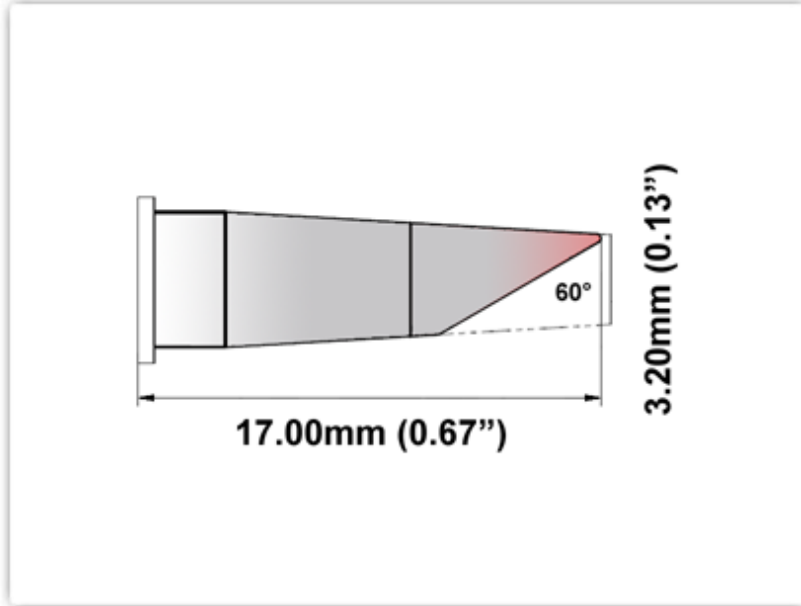

TMT-W-LTCC3.2 Datasheet

Technical Specifications

TMT-W-LTCC3.2

Hoof 60° 3.2mm (0.126")

Tip Style: Hoof

Tip Width: 3.20mm (0.13")

Tip Length: 17.00mm (0.67")

RoHS Compliant¹ / Lead Free:
Equivalent to:
For Use With: